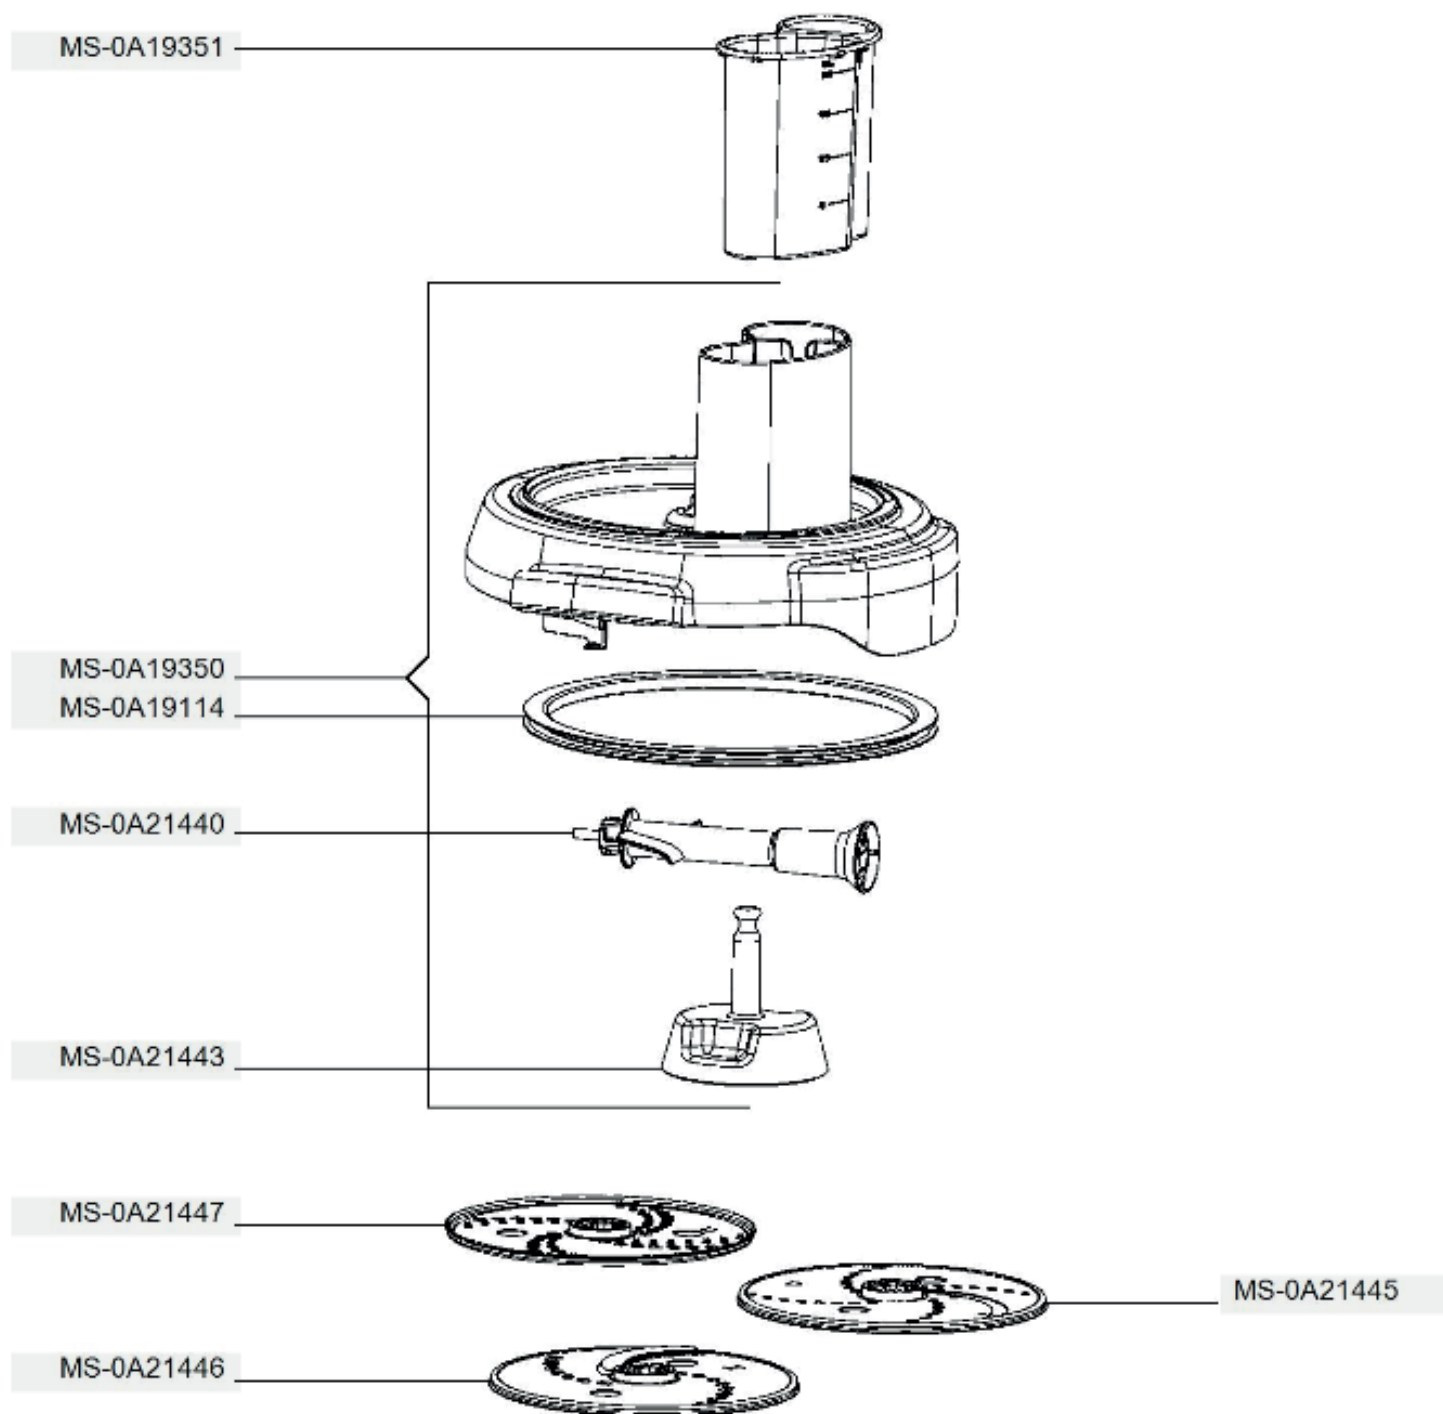

Moulinex

HF93F810/702
1550W

OPTION

XF383110