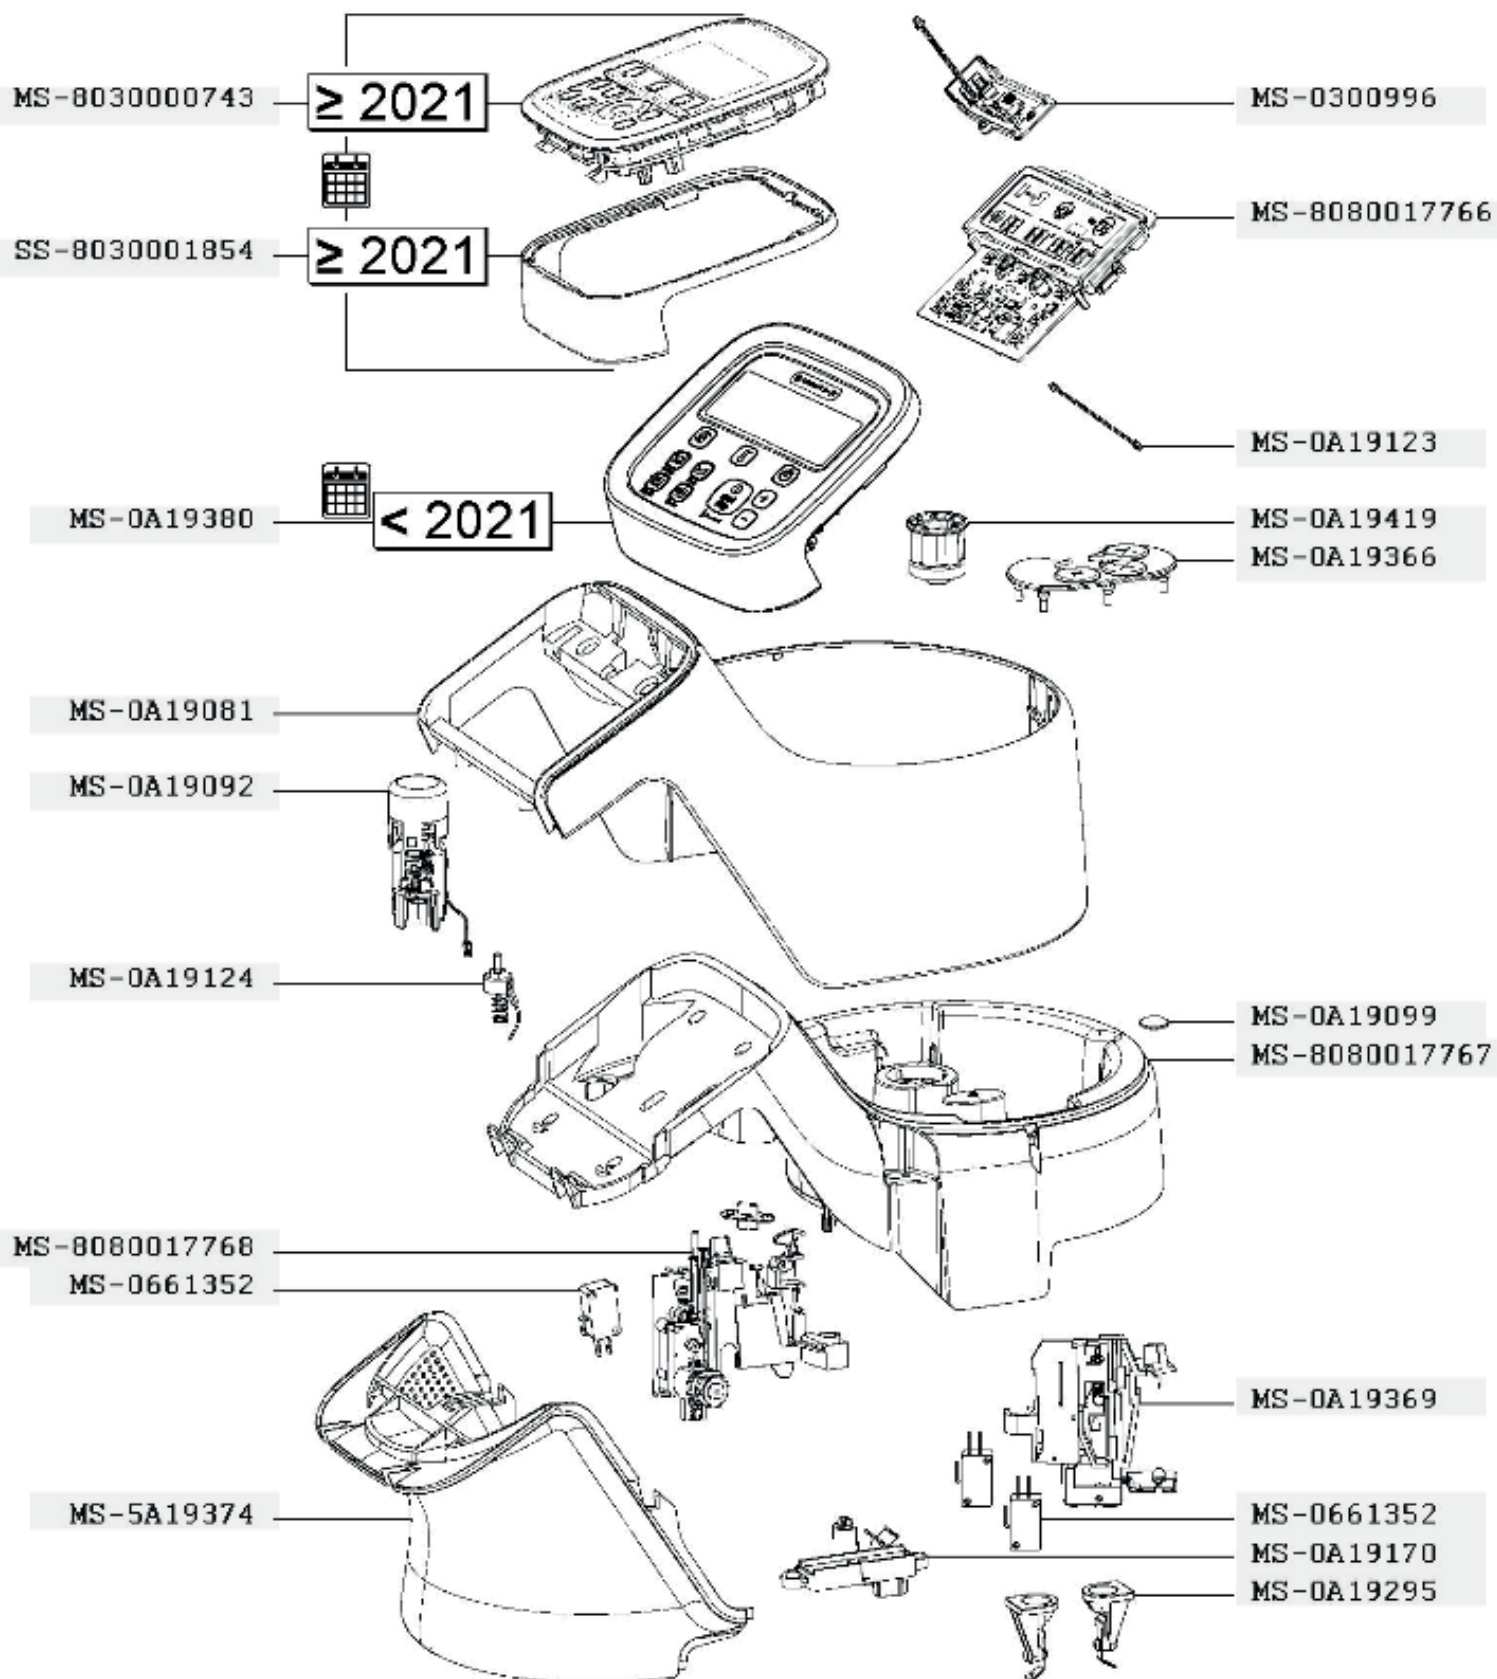

Moulinex

HF900110/702

1550W

Moulinex

HF900110/702
1550W

MS-4A19078

MS-0A19122

MS-5949035