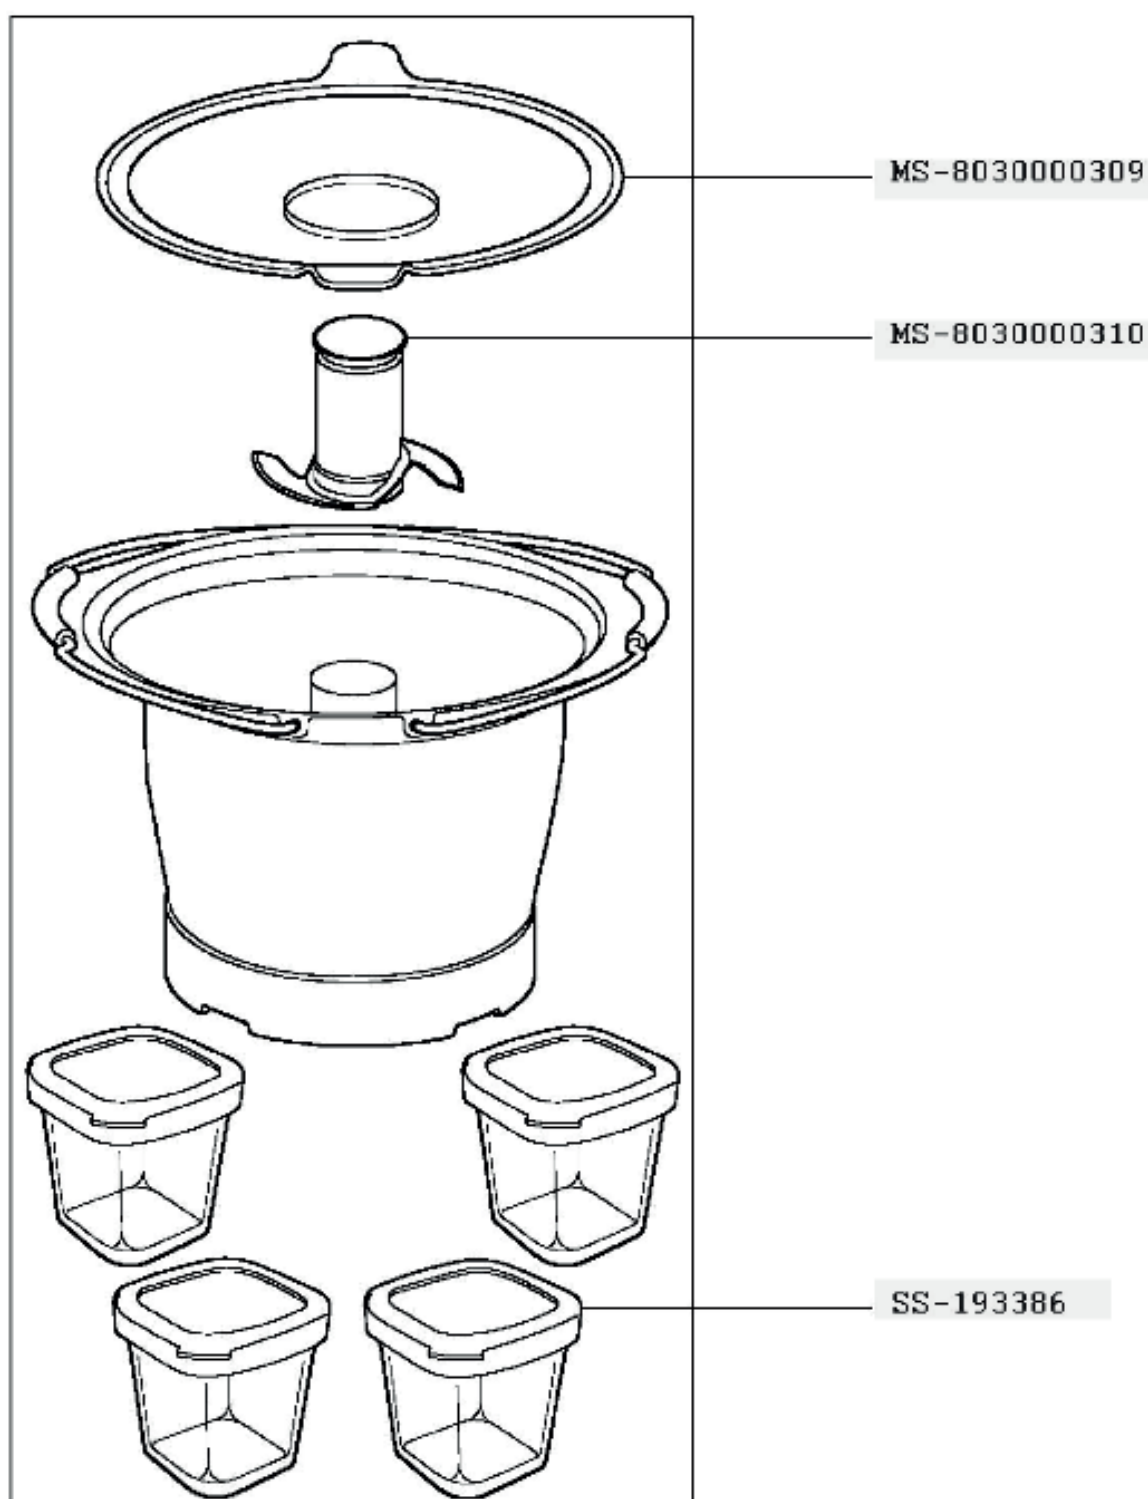

Moulinex

HF80CB10/702
1550W

OPTION

XF387E10