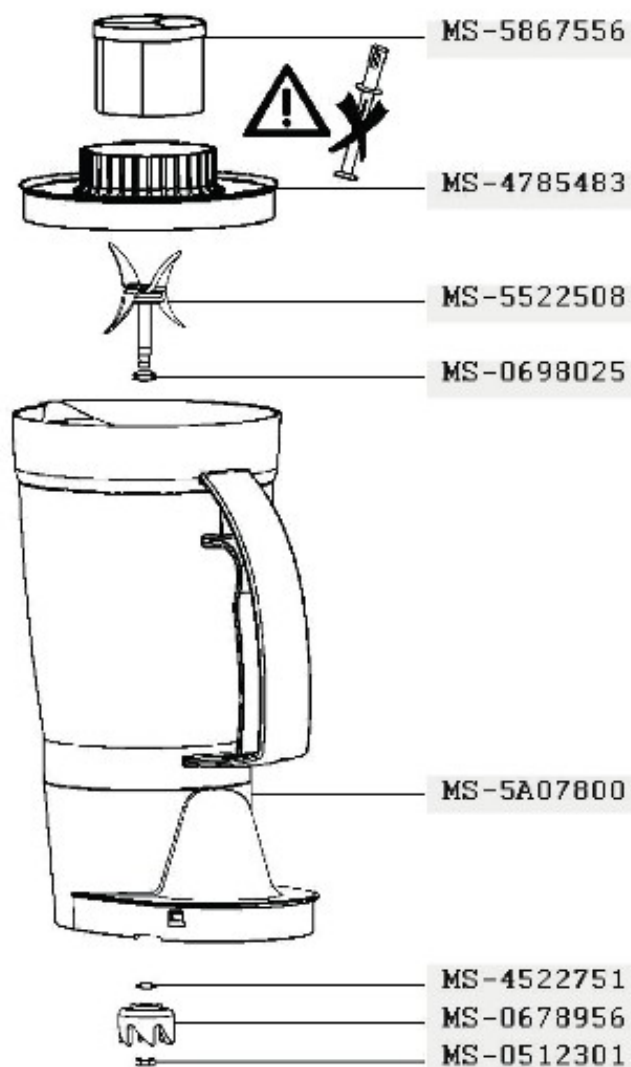

Moulinex

FP542110/700
2L

Moulinex

FP542110/700
2L

Moulinex

FP542110/700

2L