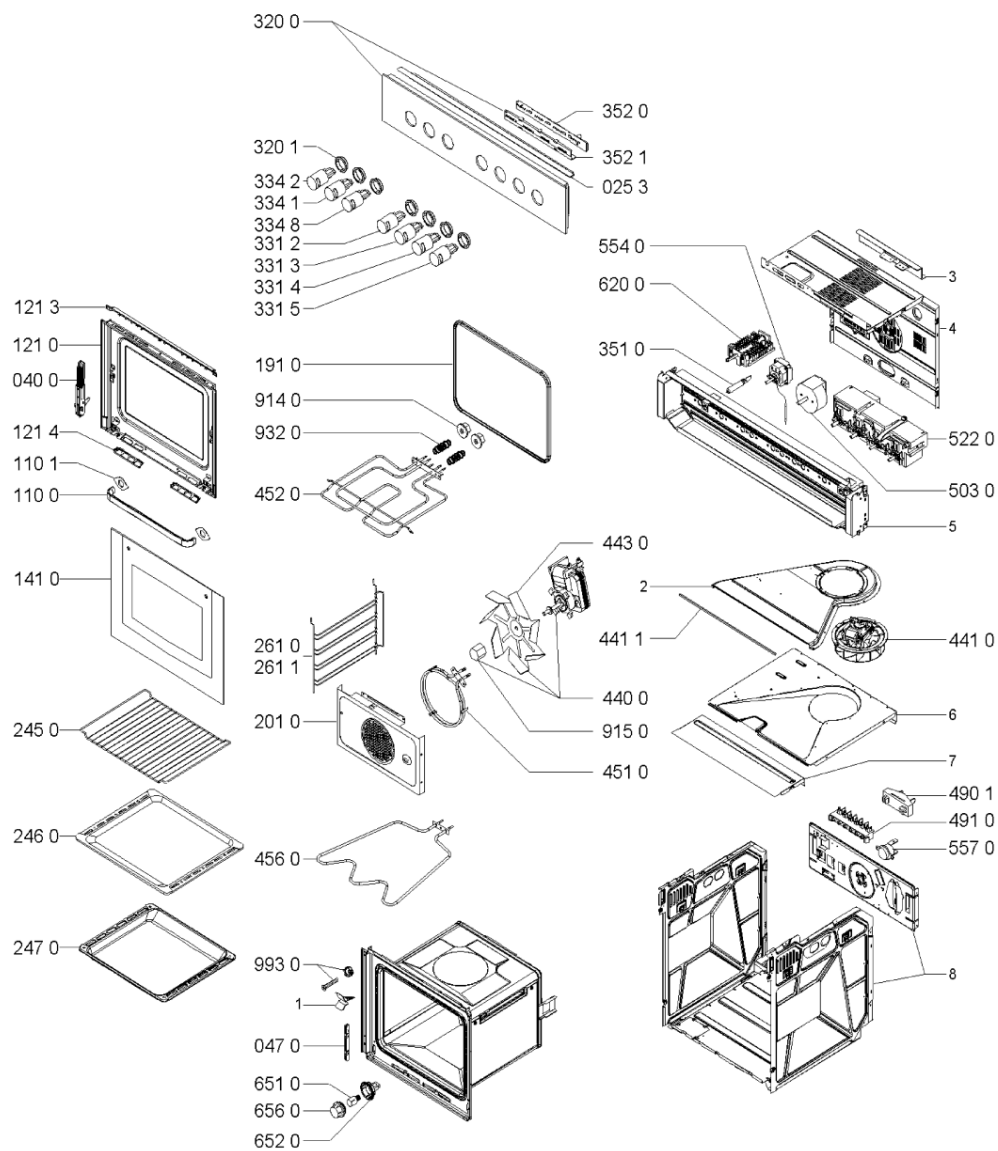

KitchenAid

Whirlpool

Hotpoint

Bauknecht

i INDESIT

WHR76864

Tavole

0000 003 64449