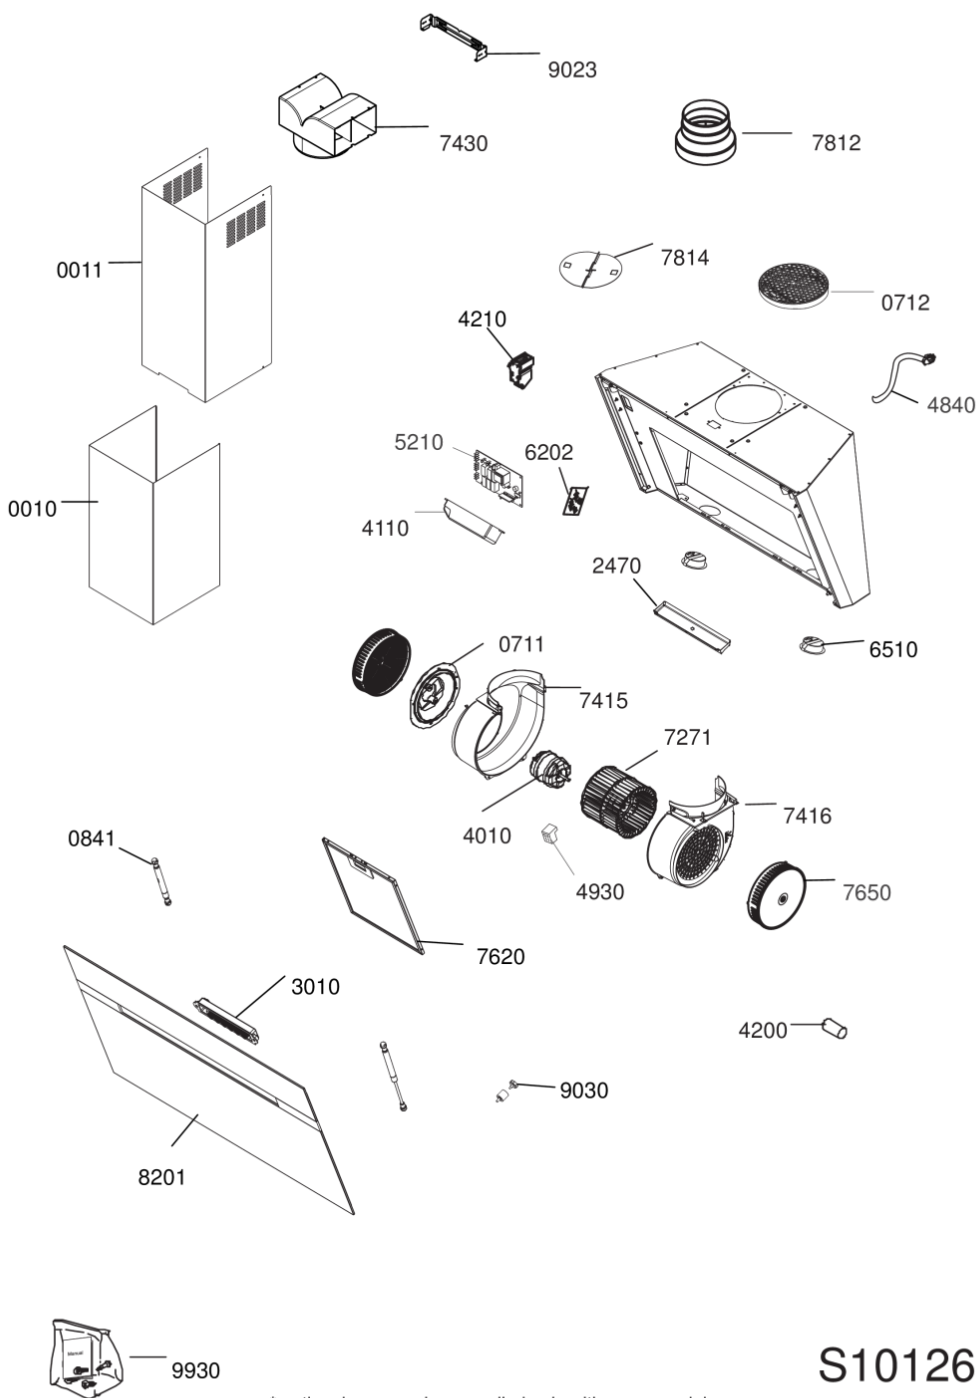

Whirlpool

Sigla Modello:

AKR 808 MR

AKR 808 MR

Codice commerciale:

857953811000

857953811000

KitchenAid

Whirlpool

Hotpoint

Bauknecht

i INDESIT

WHR33067

Tavole

S10126

* optional accessories, supplied only with some models