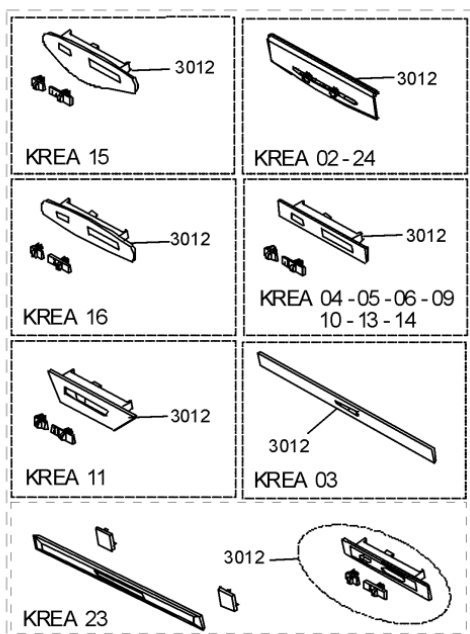

WHR29410

Tavole

* optional

2404