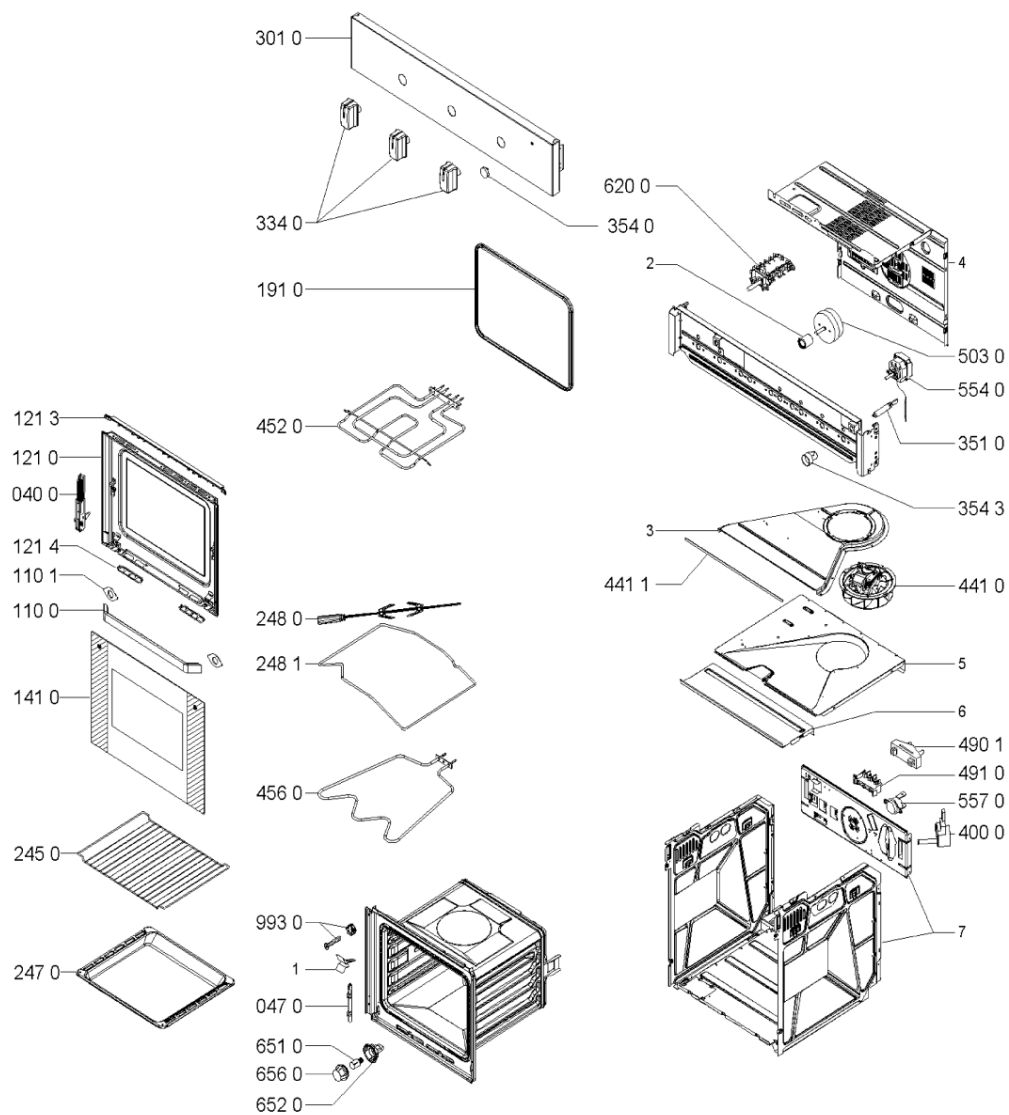

KitchenAid

Whirlpool

Hotpoint

Bauknecht

i **INDESIT**

WHR76013

Tavole

0000 003 62808