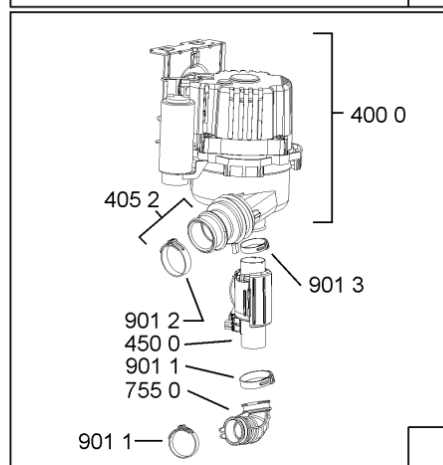

Whirlpool

Hotpoint

**Bauknecht**

**i** INDESIT

WHR10320

Tavole

400010495106

WHR10320